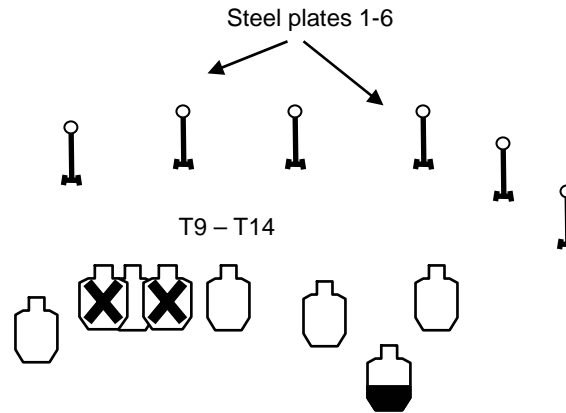

WILD RIDE

Targets: Pistol - 8 cardboard
 Rifle - 6 cardboard
 6 steel plates

Round count: Pistol - 16 (if cardboard is engaged with 2 rds. each)
 Rifle - 18 (if cardboard is engaged with 2 rds. each)

Start Position: On seat inside limo, pistol loaded and holstered.
 Rifle empty on roof of limo, in front of shooter.

Stage Procedure: At the signal engage T1-T4 thru window A, T5-T8 thru window B with pistol, then engage T9-T14 and 6 steel plates with rifle.
 Pistol must be grounded on roof of limo.

Notes: Refer to rules for proper grounding of firearms.