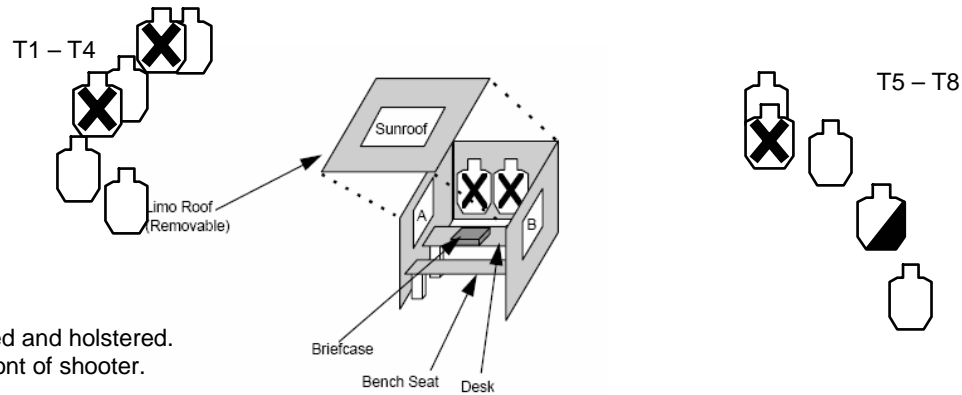

WILD RIDE

Targets: Pistol - 8 cardboard
 Rifle - 6 cardboard
 6 steel plates

Round count: Pistol - 16 (if cardboard is engaged with 2 rds. each)
 Rifle - 18 (if cardboard is engaged with 2 rds. each)

Start Position: On seat inside limo, pistol loaded and holstered.
 Rifle empty on roof of limo, in front of shooter.

Stage Procedure: At the signal engage T1-T4 thru window A, T5-T8 thru window B with pistol, then engage T9-T14 and 6 steel plates with rifle.
 Pistol must be grounded on roof of limo.

Notes: Refer to rules for proper grounding of firearms.